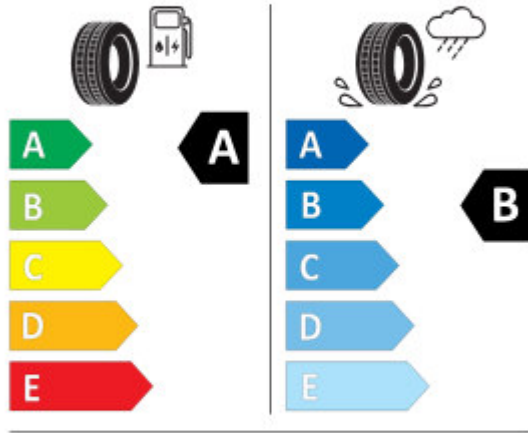

KUMHO PS71 2267663

205/60R16 92 V C1

2020/740

GOODYEAR 546288

205/60R16 92 V C1

2020/740

KUMHO PS71 2267663

205/60R16 92 V C1

2020/740

GOODYEAR 546288

205/60R16 92 V C1

2020/740