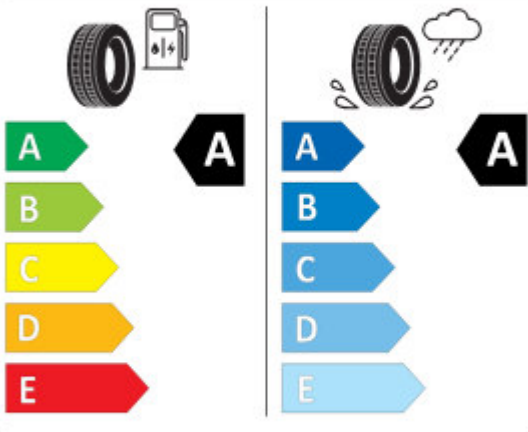

KUMHO PS71 2267663

205/60R16 92 V C1

2020/740

GOODYEAR 546288

205/60R16 92 V C1

2020/740

KUMHO PS71 2267663

205/60R16 92 V C1

2020/740

GOODYEAR 546288

205/60R16 92 V C1

2020/740