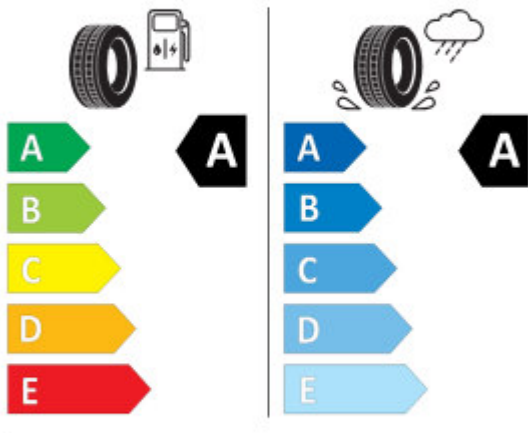

KUMHO PS71 2267663

205/60R16 92 V C1

2020/740

GOODYEAR 546288

205/60R16 92 V C1

2020/740

KUMHO PS71 2267663

205/60R16 92 V C1

2020/740

GOODYEAR 546288

205/60R16 92 V C1

2020/740