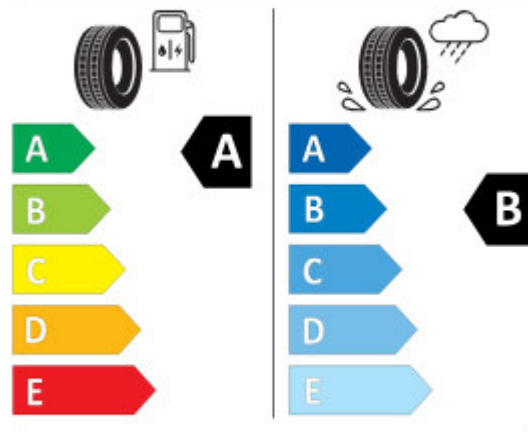

KUMHO PS71 2267663

205/60R16 92 V C1

2020/740

GOODYEAR 546288

205/60R16 92 V C1

2020/740

KUMHO PS71 2267663

205/60R16 92 V C1

2020/740

GOODYEAR 546288

205/60R16 92 V C1

2020/740