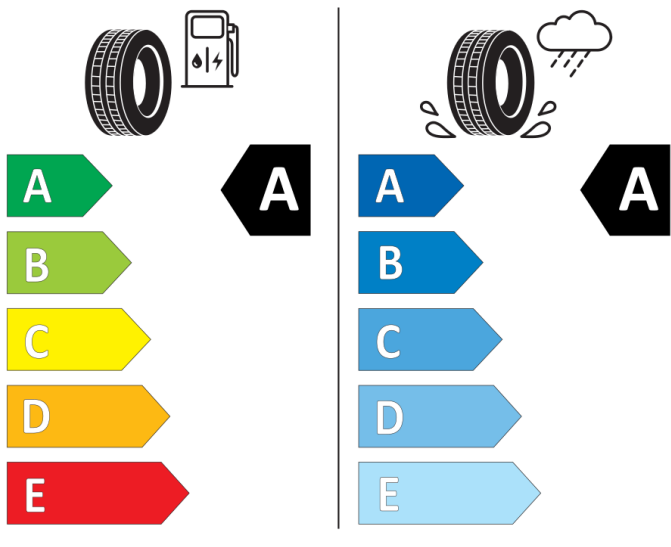

FALKEN FK520

356088

225/45R17 94 W XL

Cl

2020/740