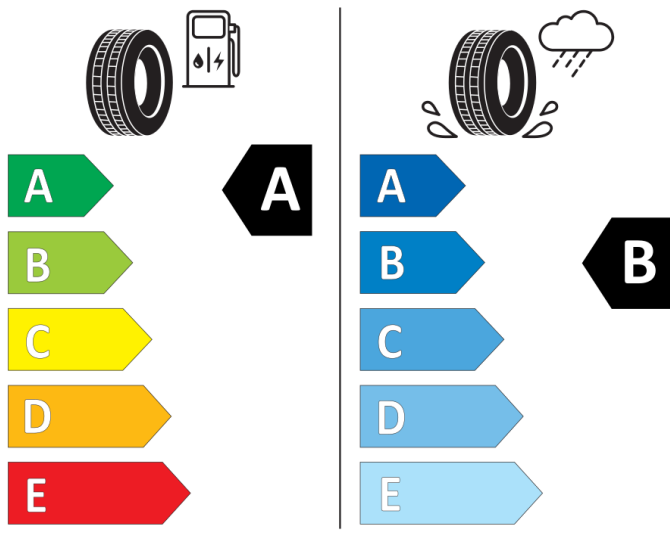

Cl

2020/740

GOODYEAR

584486

225/45R17 94 W XL

Cl

2020/740

Bridgestone

26786

225/45 R17 94 W XL

Cl

2020/740